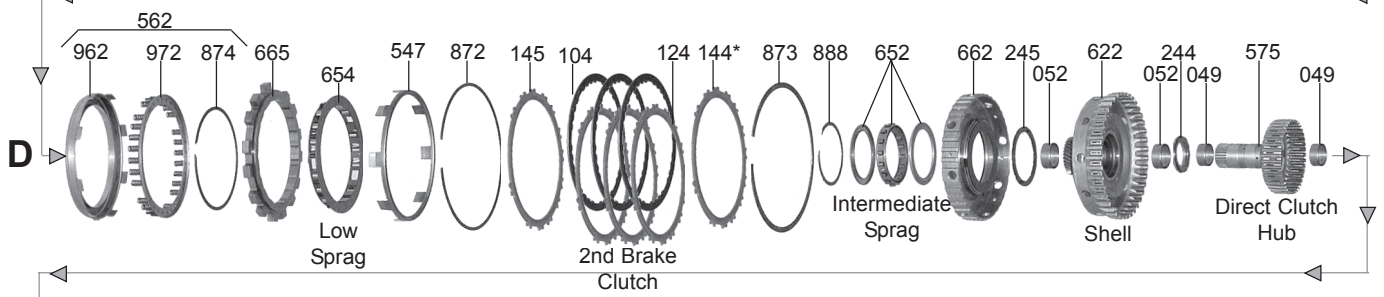

U340E / U341E / U341F

FWD 4 Speed

- 000 Paper & Rubber Kit
- 002 Overhaul Kit
- 004 Master L/Steels Kit
- 006 Master W/Steels Kit

TOYOTA

A

B

C

D