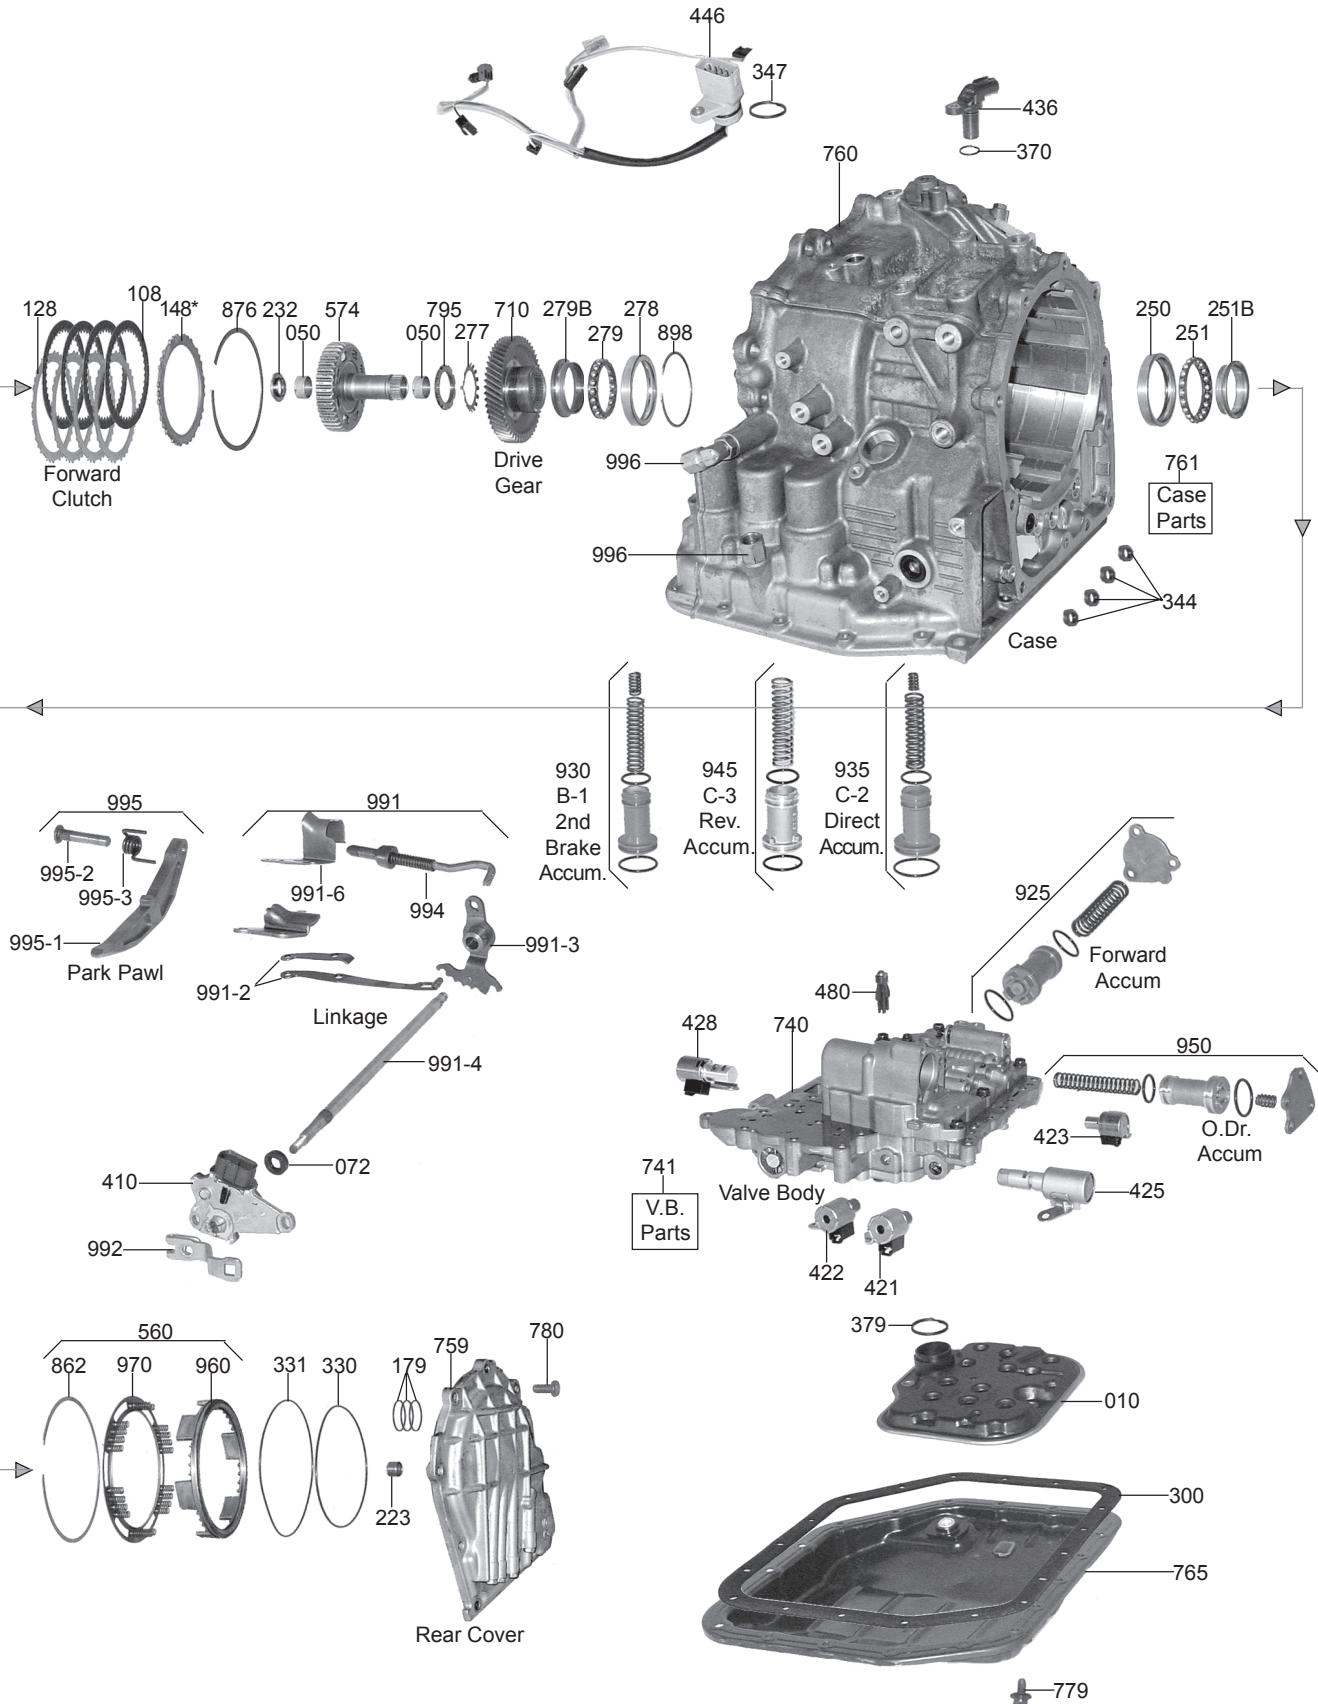

U340E / U341E / U341F

FWD 4 Speed

- 000 Paper & Rubber Kit
- 002 Overhaul Kit
- 004 Master L/Steels Kit
- 006 Master W/Steels Kit

TOYOTA

A

B

C

D

E

TOYOTA